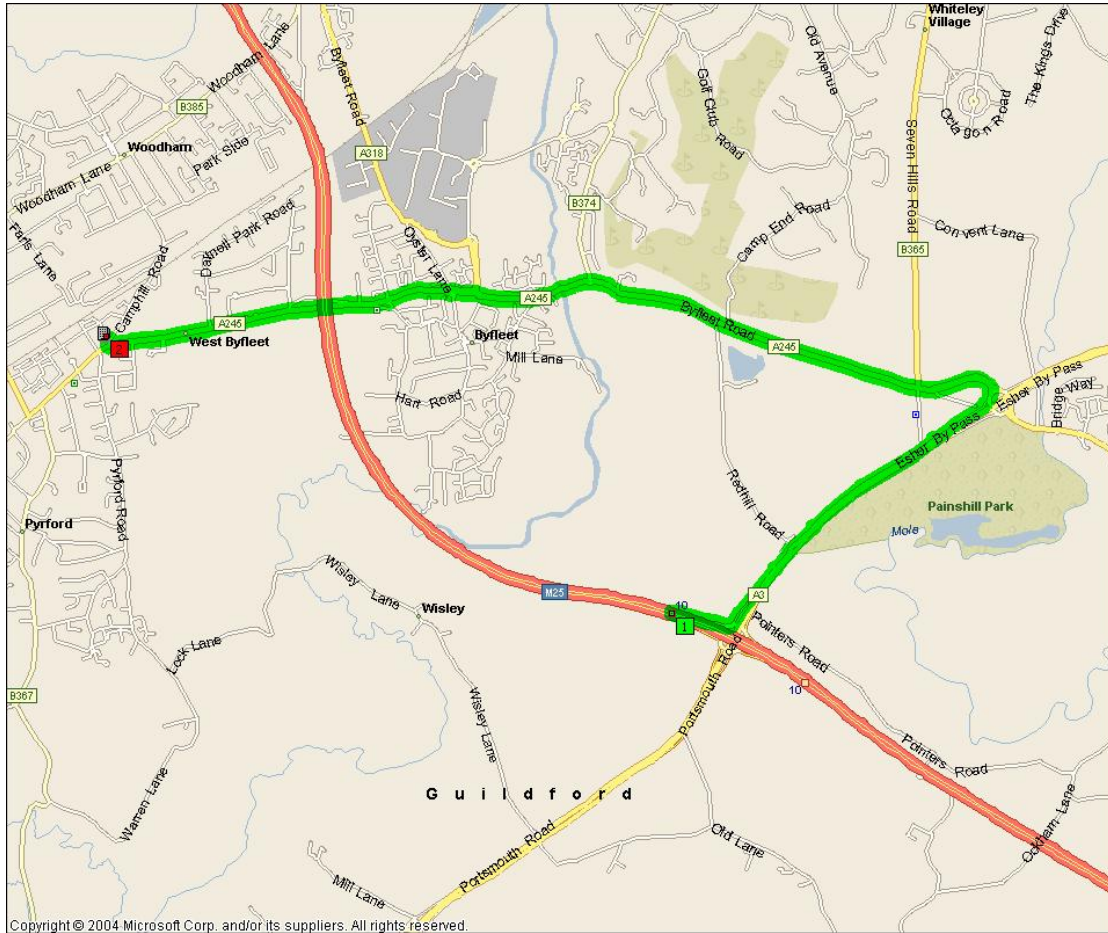

# Roxburghe

Fresh approach. better results

Directions to Roxburghe (UK) Limited

Roxburghe House, Lavender Park Road, West Byfleet, Surrey KT14 6NA

## **FROM M25 JUNCTION 10 AND A3**

- Take A3 North to London
- At 1<sup>st</sup> exit take A245 to Weybridge & Byfleet
- Continue on A245 to Byfleet/West Byfleet for 3.5 miles crossing over M25
- At first traffic lights, right onto Lavender Park Road
- Roxburghe House on left