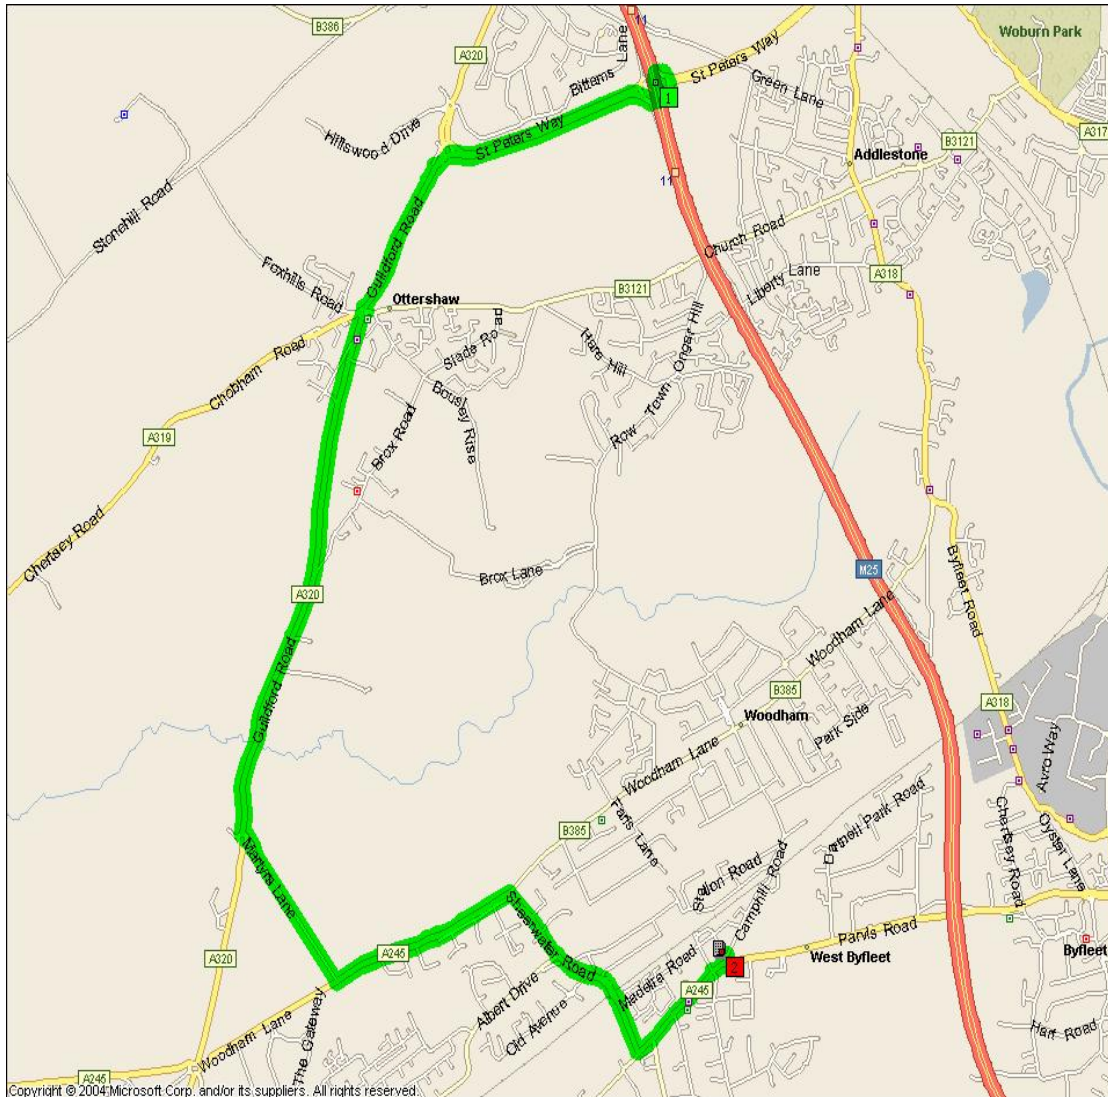

Roxburghe

Fresh approach. better results

Directions to Roxburghe (UK) Limited

Roxburghe House, Lavender Park Road, West Byfleet, Surrey KT14 6NA

FROM M25 JUNCTION 11

- Take A320 to Woking
- At McLaren's roundabout left onto Martyrs Lane
- At T-Junction left onto A245 Woodham Lane
- At mini roundabout right onto Sheerwater Road
- At end of road (mini roundabout), left to 2nd set of lights
- At lights left to New Haw; Lavender Park Road immediately left
- Roxburghe House on left