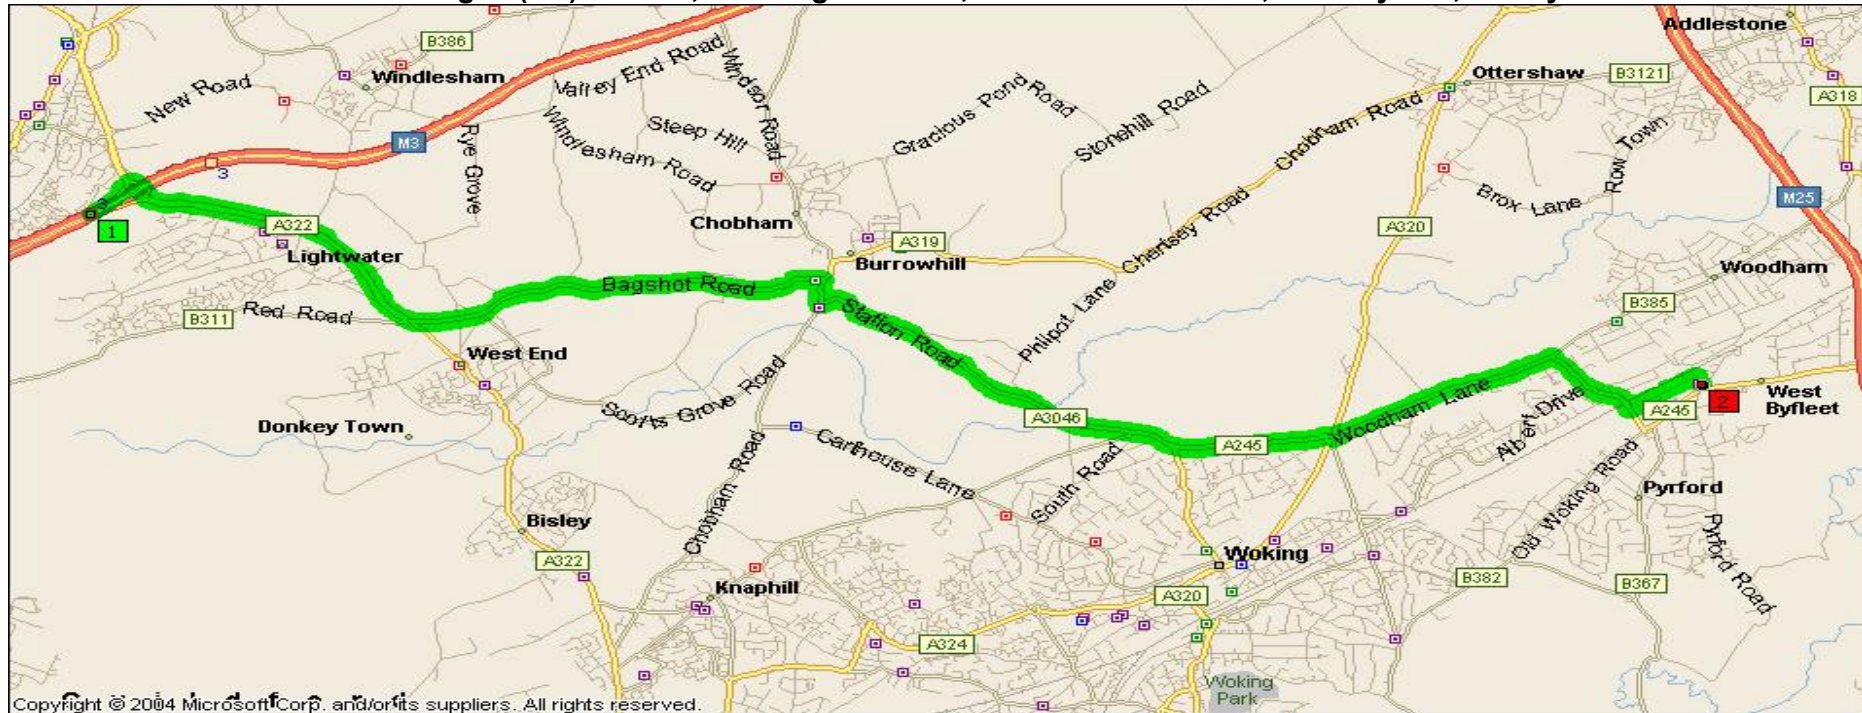

## Directions to Roxburghe (UK) Limited, Roxburghe House, Lavender Park Road, West Byfleet, Surrey KT14 6NA

### FROM M3 JUNCTION 3

- Take A322 towards Woking
- At roundabout, take 1<sup>st</sup> exit onto A319, Bagshot Road
- At mini roundabout turn right onto A3046, High Street
- At mini roundabout turn left onto A3046, Station Road
- At roundabout, take 1<sup>st</sup> exit onto A3046
- Bear left onto A245
- At roundabout, take 2<sup>nd</sup> exit onto A245, Woodham Lane
- At mini roundabout turn right onto A245, Sheerwater Road
- At end of road (mini roundabout), left to 2<sup>nd</sup> set of lights
- At lights left to New Haw; Lavender Park Road immediately left
- Roxburghe House on left