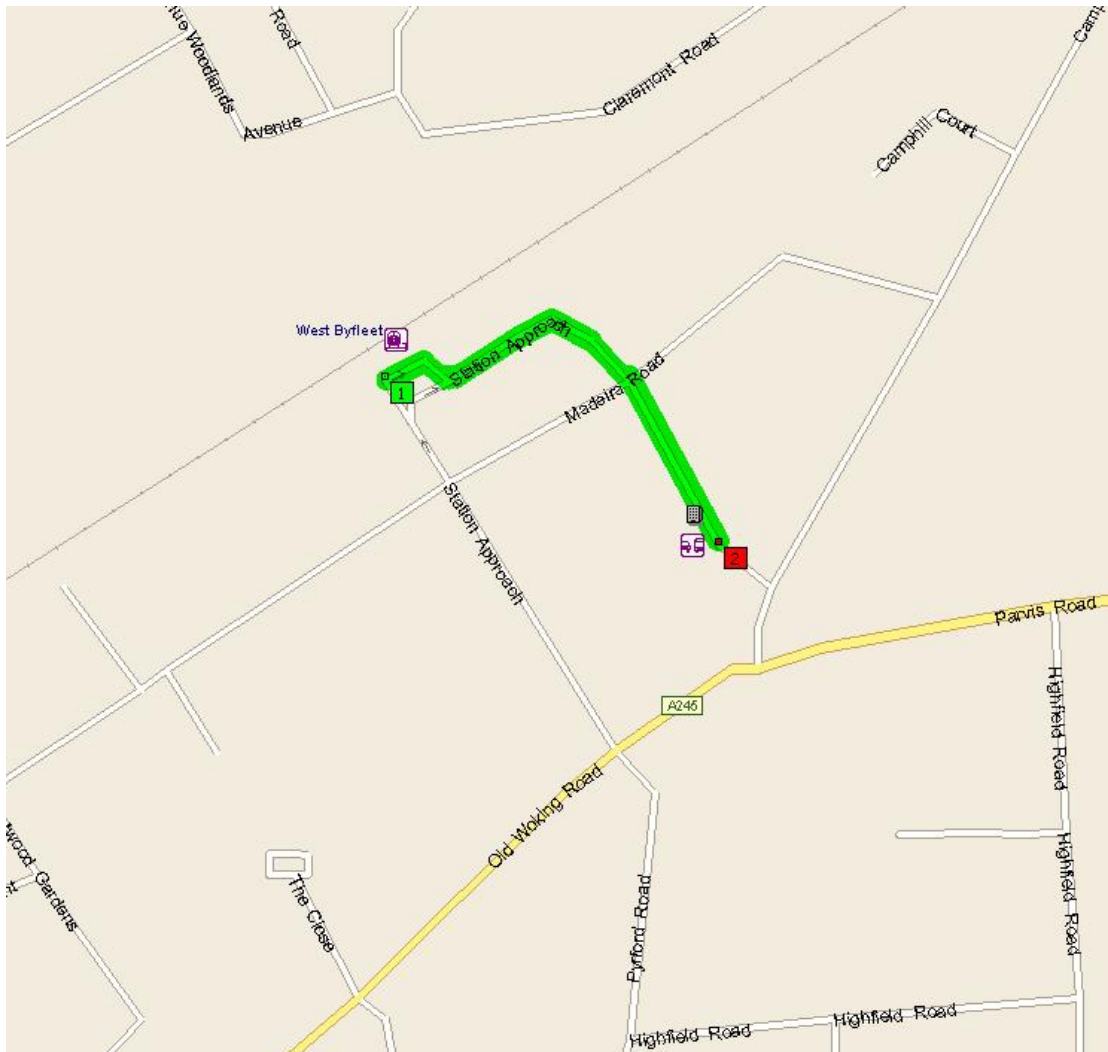

Roxburghe

Fresh approach. better results

Directions to Roxburghe (UK) Limited Roxburghe House, Lavender Park Road, West Byfleet, Surrey KT14 6NA

FROM WEST BYFLEET TRAIN STATION

Summary: 240 yards (Less than 1 minute)

Mile	Instruction
0.0	Depart West Byfleet [Station Approach, West Byfleet, KT14 6, United Kingdom, on Station Approach (North)
0.1	Road name changes to Lavender Park Road
0.1	Arrive Roxburghe (UK) Ltd, Roxburghe House, Lavender Park Road, West Byfleet, Surrey KT14 6NA